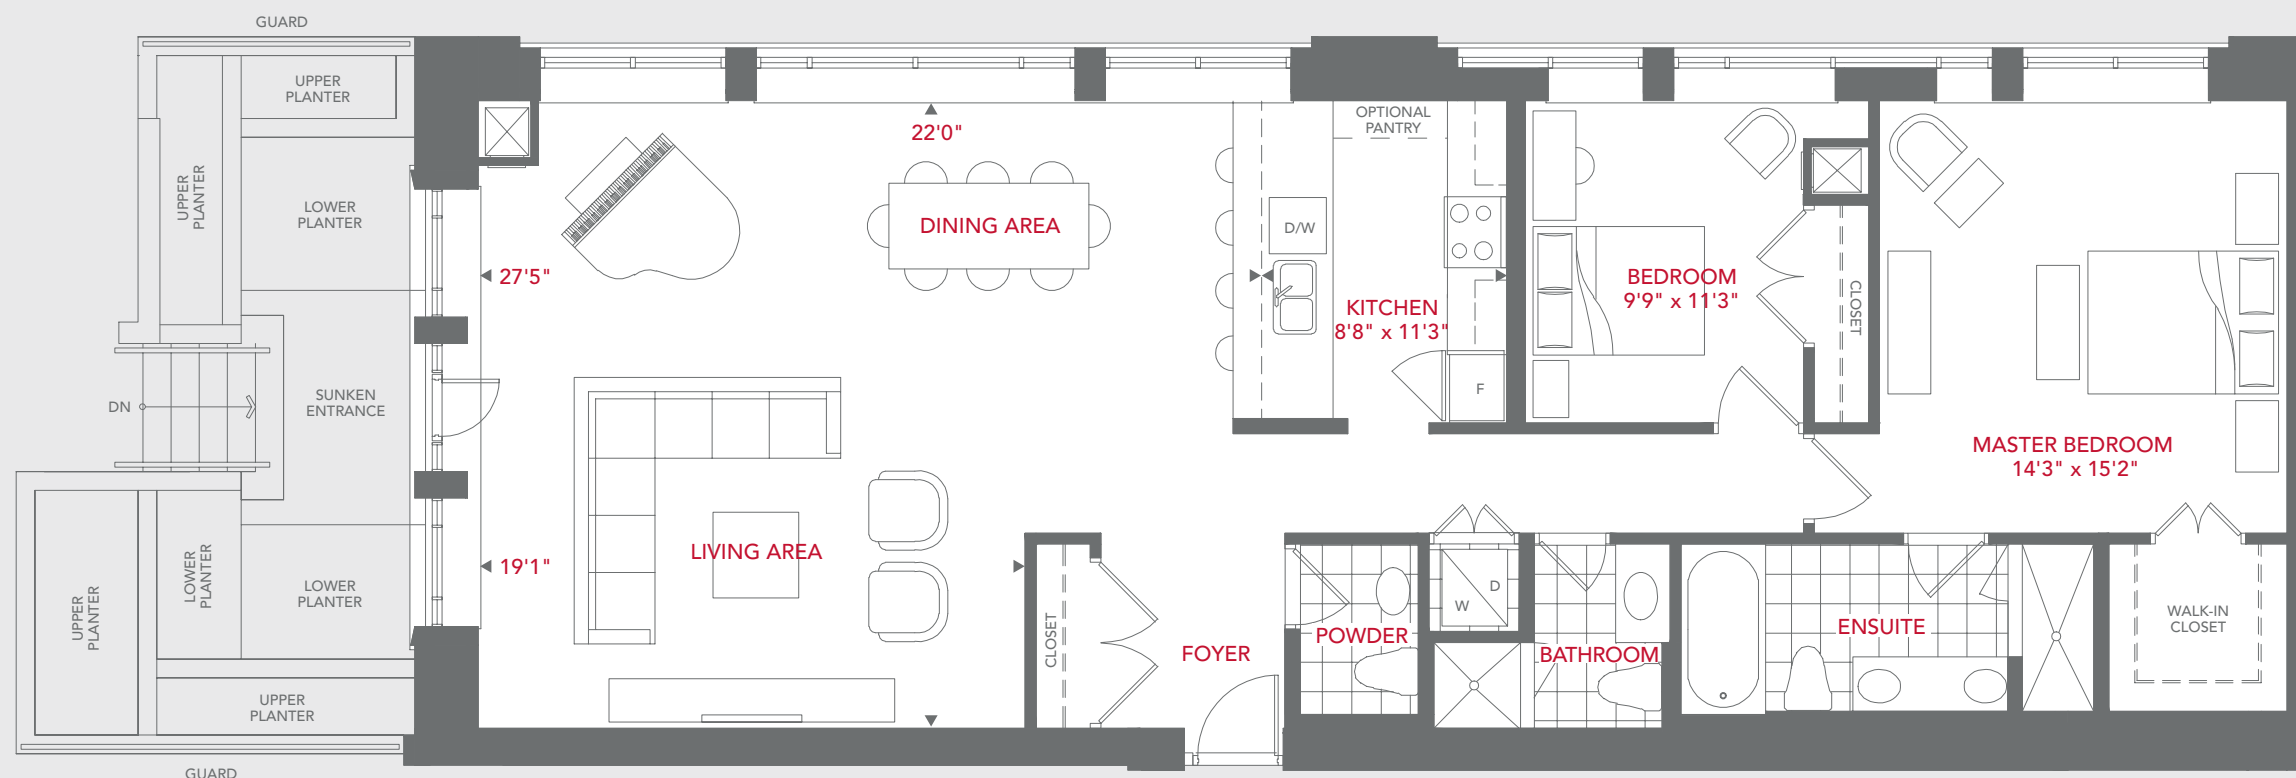

# THE BERKELEY

— SUITE 104 —

TWO BEDROOM

INTERIOR  
1,673 SQ.FT.

**SCHOOLHOUSE**  
— Inspired Living in The Annex —

Sizes and specifications are subject to change without notice. E. & O.E. Actual useable space may vary from any stated floor area. All dimensions are approximate and are subject to normal construction variances. Measurement of rooms set forth on any plan may be taken at the widest points of each given room (as if the room were a perfect rectangle), without regard for any cutouts.